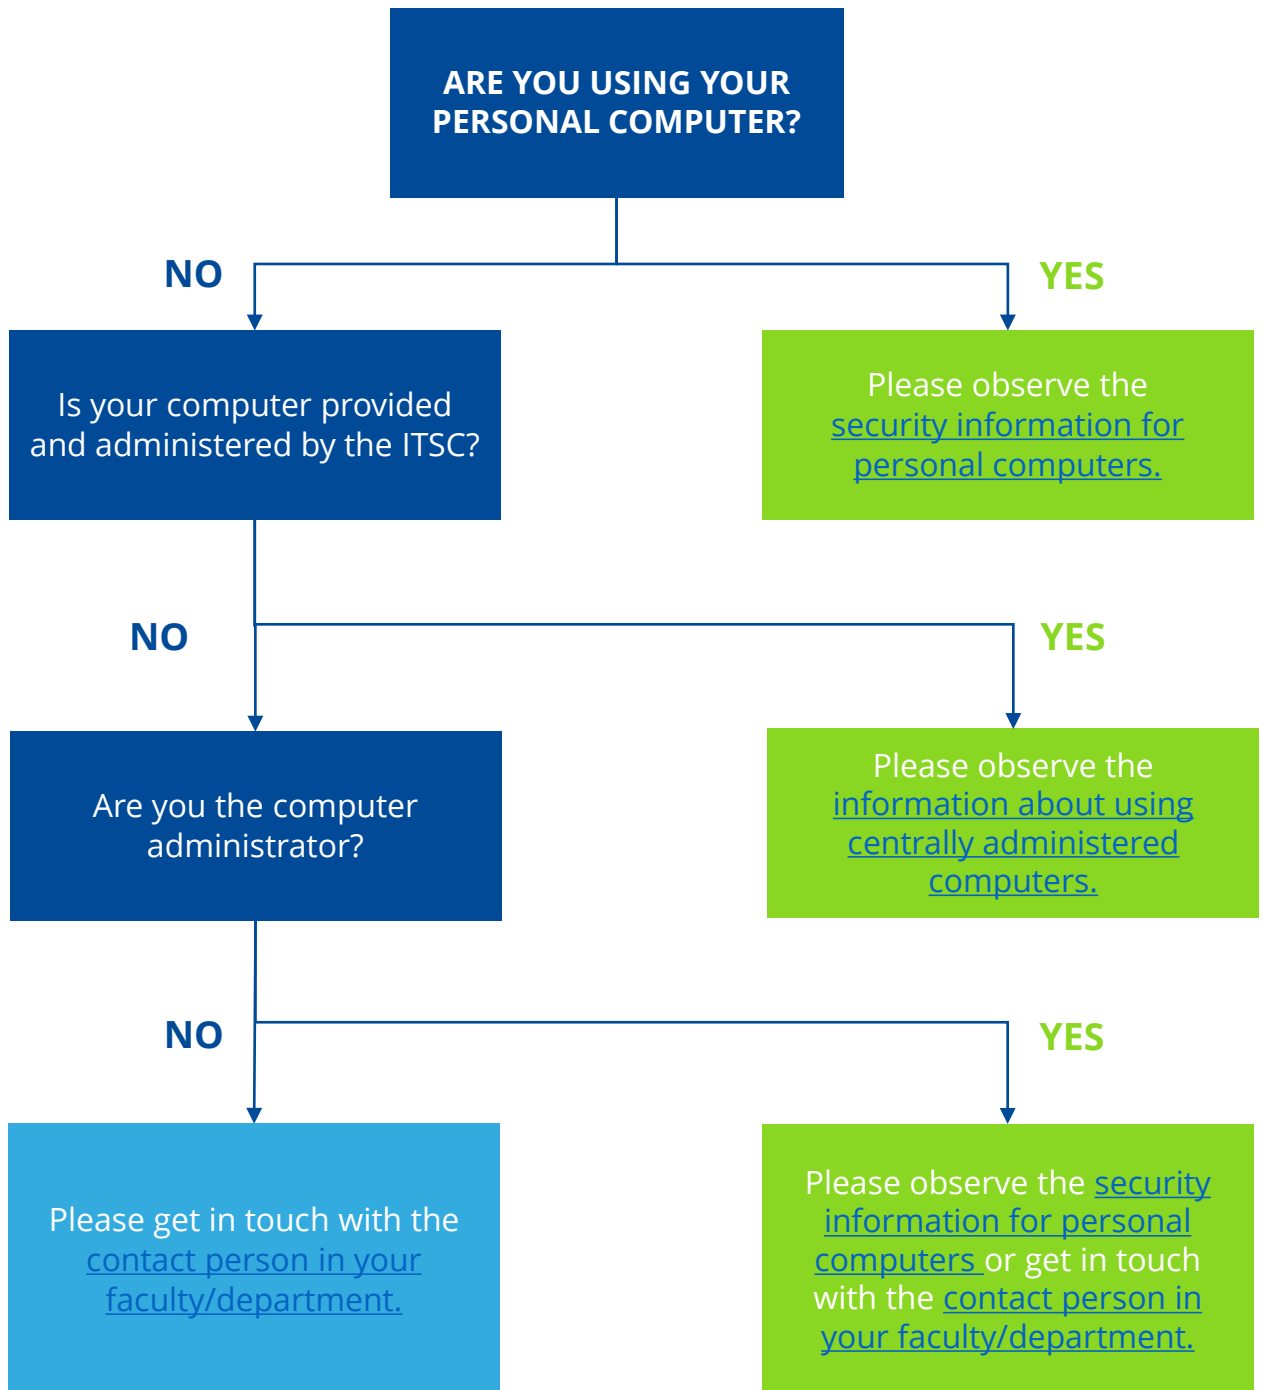

Can I use my computer?

HAW Hamburg has been targeted by hackers. Individual computers may also have been impacted by this attack.

These guidelines aim to help you determine whether and how you should use your computer based on the information currently available.

■ CONSULTATION REQUIRED

■ COMPUTER CAN BE USED